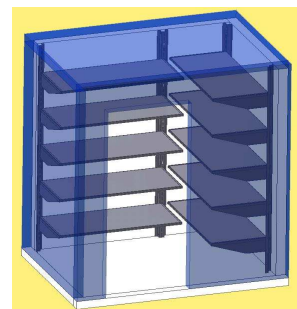

Meat Hanging System

Modular system standardised for internal box heights 2000, 2200, 2400mm.

Other dimension on request. Stainless steel material.

Model	Price EUR/1pc
Standing column h. 2000 mm - construction floor/PUR floor	79,95 €
Standing column h. 2200 mm - construction floor/PUR floor	81,16 €
Standing column h. 2400 mm - construction floor/PUR floor	82,78 €
Hook rail 40x10 (price per 1m, max length 4m)	25,84 €
Cross connection (corner rod connection)	23,42 €
Console (K1 - depth 195mm)	48,46 €
Hook middle (H2, 70 mm)	14,13 €

Console Shelves

Modular system suitable for smaller boxes and cabinets.

Stainless steel material.

Load capacity 80 kg per plateau 1000 mm.

These figures are given by load capacity of the shelf itself. They can be further limited in accordance to the way of fixing to the wall.

Anchoring items are not the subject of delivery.

Model	Price EUR/1pc
Middle column single 1995 mm	23,82 €
Middle column single 2195 mm	30,28 €
Middle column double 1995 mm	24,23 €
Middle column double 2195 mm	33,52 €
End column 1995 mm	18,17 €
End column 2195 mm	29,88 €
Console left / right / middle	8,48 €
Shelf 434 x 457 mm	13,33 €
Shelf 434 x 957 mm	23,82 €
Shelf 434 x 1457 mm	29,48 €
Rod hanging 457 mm	8,08 €
Rod hanging 957 mm	10,50 €
Rod hanging 1457 mm	14,13 €