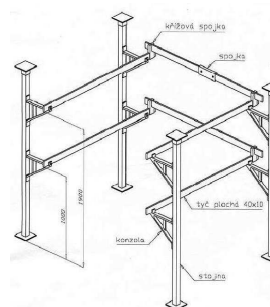

Price list - SHELVING SYSTEM FOR COLDROOMS

Self-Supporting Modular Shelves

Modular system - easy assembly and disassembly.

Stainless steel material.

Load capacity 80 kg per plateau 1000 mm.

Model	Price EUR/1pc
Ladder 440-11 partitions, h. 1900 mm	69,45 €
Ladder 440-6 partitions, h. 1900 mm	60,17 €
Stiffener - 500	24,63 €
Stiffener - 880	25,84 €
Stiffener - 1000	25,84 €
Support ring - 20 / 40 / 60 mm	1,21 €
Clamp (corner shelves connection)	5,65 €
Shelf 440 - 500	19,38 €
Shelf 440 - 880	29,88 €
Shelf 440 - 1000	29,88 €
Perforated shelf 440 - 500	25,44 €
Perforated shelf 440 - 880	37,15 €
Perforated shelf 440 - 1000	37,15 €
Rail porter - 500	23,02 €
Rail porter - 880	25,44 €
Rail porter - 1000	26,25 €
Hook (6 mm)	3,43 €

Meat Hanging System

Modular system standardised for internal box heights 2000, 2200, 2400mm.

Other dimension on request. Stainless steel material.

Model	Price EUR/1pc
Standing column h. 2000 mm - construction floor/PUR floor	79,95 €
Standing column h. 2200 mm - construction floor/PUR floor	81,16 €
Standing column h. 2400 mm - construction floor/PUR floor	82,78 €
Hook rail 40x10 (price per 1m, max length 4m)	25,84 €
Cross connection (corner rod connection)	23,42 €
Console (K1 - depth 195mm)	48,46 €
Hook middle (H2, 70 mm)	14,13 €

Console Shelves

Modular system suitable for smaller boxes and cabinets.

Stainless steel material.

Load capacity 80 kg per plateau 1000 mm.

These figures are given by load capacity of the shelf itself. They can be further limited in accordance to the way of fixing to the wall.