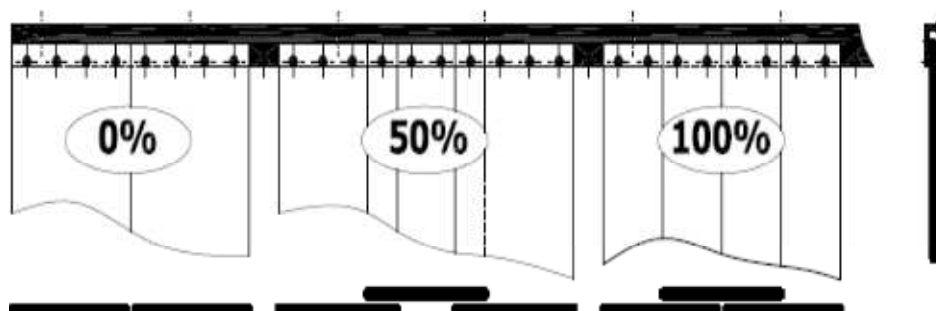

Price list - CURTAIN

Type	CHB (0% overlap)	CHB (50% overlap)	MB (100% overlap)
LC 650 x 2000	78,34 €	82,37 €	117,10 €
LC 800 x 2000	82,37 €	90,05 €	129,21 €
LC 1000 x 2000	97,72 €	117,10 €	160,31 €
LC 1200 x 2000	109,43 €	125,18 €	179,69 €
LC 1400 x 2000	125,18 €	152,63 €	210,78 €
LC 1400 x 2500	140,52 €	171,61 €	245,91 €
LC 1700 x 2500	167,98 €	199,48 €	292,75 €
LC 2000 x 2500	187,36 €	230,57 €	343,63 €

Dimension quoted are standard. The individual quotation will be done for the different dimensions.

CHB for chillers.

MB for freezers.

Basic configuration:

Transparent strips consisting of softened PVC, width 205mm, thickness 2mm, "stabbing" plastic batten.