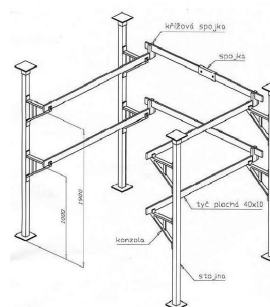

**Price list - SHELVING SYSTEM FOR COLDROOMS**

**Self-Supporting Modular Shelves**

Modular system - easy assembly and disassembly.

Stainless steel material.

Load capacity 80 kg per plateau 1000 mm.

Model	Price EUR/1pc
Ladder 440-11 partitions, h. 1900 mm	68,42 €
Ladder 440-6 partitions, h. 1900 mm	59,27 €
Stiffener - 500	24,26 €
Stiffener - 880	25,46 €
Stiffener - 1000	25,46 €
Support ring - 20 / 40 / 60 mm	1,19 €
Clamp (corner shelves connection)	5,57 €
Shelf 440 - 500	19,09 €
Shelf 440 - 880	29,44 €
Shelf 440 - 1000	29,44 €
Perforated shelf 440 - 500	25,06 €
Perforated shelf 440 - 880	36,60 €
Perforated shelf 440 - 1000	36,60 €
Rail porter - 500	22,67 €
Rail porter - 880	25,06 €
Rail porter - 1000	25,86 €
Hook (6 mm)	3,38 €

**Meat Hanging System**

Modular system standardised for internal box heights 2000, 2200, 2400mm.

Other dimension on request. Stainless steel material.

Model	Price EUR/1pc
Standing column h. 2000 mm - construction floor/PUR floor	78,76 €
Standing column h. 2200 mm - construction floor/PUR floor	79,95 €
Standing column h. 2400 mm - construction floor/PUR floor	81,54 €
Hook rail 40x10 (price per 1m, max length 4m)	25,46 €
Cross connection (corner rod connection)	23,07 €
Console (K1 - depth 195mm)	47,73 €
Hook middle (H2, 70 mm)	13,92 €

## Console Shelves

Modular system suitable for smaller boxes and cabinets.

Stainless steel material.

Load capacity 80 kg per plateau 1000 mm.

These figures are given by load capacity of the shelf itself. They can be further limited in accordance to the way of fixing to the wall.