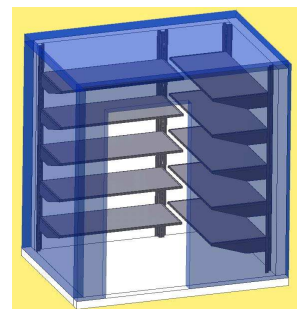

**Meat Hanging System**

Modular system standardised for internal box heights 2000, 2200, 2400mm.

Other dimension on request. Stainless steel material.

Model	Price EUR/1pc
Standing column h. 2000 mm - construction floor/PUR floor	78,76 €
Standing column h. 2200 mm - construction floor/PUR floor	79,95 €
Standing column h. 2400 mm - construction floor/PUR floor	81,54 €
Hook rail 40x10 (price per 1m, max length 4m)	25,46 €
Cross connection (corner rod connection)	23,07 €
Console (K1 - depth 195mm)	47,73 €
Hook middle (H2, 70 mm)	13,92 €

## Console Shelves

Modular system suitable for smaller boxes and cabinets.

Stainless steel material.

Load capacity 80 kg per plateau 1000 mm.

These figures are given by load capacity of the shelf itself. They can be further limited in accordance to the way of fixing to the wall.

Anchoring items are not the subject of delivery.

Model	Price EUR/1pc
<b>Middle column single 1995 mm</b>	23,47 €
<b>Middle column single 2195 mm</b>	29,83 €
<b>Middle column double 1995 mm</b>	23,87 €
<b>Middle column double 2195 mm</b>	33,02 €
<b>End column 1995 mm</b>	17,90 €
<b>End column 2195 mm</b>	29,44 €
<b>Console left / right / middle</b>	8,35 €
<b>Shelf 434 x 457 mm</b>	13,13 €
<b>Shelf 434 x 957 mm</b>	23,47 €
<b>Shelf 434 x 1457 mm</b>	29,04 €
<b>Rod hanging 457 mm</b>	7,96 €
<b>Rod hanging 957 mm</b>	10,34 €
<b>Rod hanging 1457 mm</b>	13,92 €