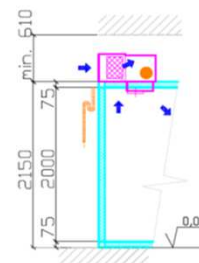

Price list - **MINI-R** (corner) Coldrooms

MINI-R 55

MINI-R 70

MINI-R 80

ŘEZ MINI-R (P)

ŘEZ MINI-R (N)

SKUTEČNÁ MIN. VÝŠKA JE ZÁVISLÁ NA TYPU CHL. JEDNOTKY

MODEL	SIDE [mm]	EXTERNAL DIM. l x w x h [mm]	BASIC BOX PRICE	Cooling Unit PRICE		PRICE SHELVES***
				A *	C **	
MINI-R (P) Chillers						
MINI-R 55PA (B)	550	1500x1500x2150	1 924,82 €	1 612,97 €	1 323,79 €	461,81 €
MINI-R 70PA (B)	700	1500x1500x2150	2 025,86 €	1 612,97 €	1 323,79 €	461,81 €
MINI-R 80PA (B)	800	1750x1750x2150	2 133,25 €	1 612,97 €	1 323,79 €	461,81 €
MINI-R (N) Freezers						
MINI-R 55NA (B)	550	1500x1500x2150	2 070,01 €	2 107,00 €	1 774,46 €	461,81 €
MINI-R 70NA (B)	700	1500x1500x2150	2 170,64 €	2 107,00 €	1 774,46 €	461,81 €
MINI-R 80NA (B)	800	1750x1750x2150	2 278,44 €	2 107,00 €	1 774,46 €	461,81 €

* Cooling unit **A** - Ceiling Block Zanotti model range SB

** Cooling unit **C** - Split with the evaporator under ceiling. The condensing unit can be placed up to 15m from the evaporator.

(Copper pipes price is always calculated on the real base). The condensing unit without the casing and bracket, ambient temperature min. 0°C.

*** Stainless steel shelving system, along the rear wall, full shelves, 4 floors. Different configuration upon request.

Basic configuration:

Insulated box, hinged doors 650/1800mm (w/h), insulated floor covered by plywood with plastic surface, (N) is incl. the pressure valve.