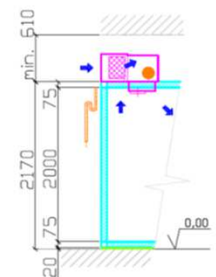

Price list - **MINI-R** (corner) Coldrooms

MINI-R 55

MINI-R 70

MINI-R 80

ŘEZ MINI-R (P)

ŘEZ MINI-R (N)

SKUTEČNÁ MIN. VÝŠKA JE ZÁVISLÁ NA TYPU CHL. JEDNOTKY

MODEL	SIDE [mm]	EXTERNAL DIM. l x w x h [mm]	BASIC BOX PRICE	Cooling Unit PRICE		PRICE SHELVES***
				A *	C **	
MINI-R (P) Chillers						
MINI-R 55PA (B)	550	1500x1500x2150	1 924,82 €	1 612,97 €	1 323,79 €	461,81 €
MINI-R 70PA (B)	700	1500x1500x2150	2 025,86 €	1 612,97 €	1 323,79 €	461,81 €
MINI-R 80PA (B)	800	1750x1750x2150	2 133,25 €	1 612,97 €	1 323,79 €	461,81 €
MINI-R (N) Freezers						
MINI-R 55NA (B)	550	1500x1500x2150	2 070,01 €	2 107,00 €	1 774,46 €	461,81 €
MINI-R 70NA (B)	700	1500x1500x2150	2 170,64 €	2 107,00 €	1 774,46 €	461,81 €
MINI-R 80NA (B)	800	1750x1750x2150	2 278,44 €	2 107,00 €	1 774,46 €	461,81 €

* Cooling unit **A** - Ceiling Block Zanotti model range SB

** Cooling unit **C** - Split with the evaporator under ceiling. The condensing unit can be placed up to 15m from the evaporator.

(Copper pipes price is always calculated on the real base). The condensing unit without the casing and bracket, ambient temperature min. 0°C.

*** Stainless steel shelving system, along the rear wall, full shelves, 4 floors. Different configuration upon request.

Basic configuration:

Insulated box, hinged doors 650/1800mm (w/h), insulated floor covered by plywood with plastic surface, (N) is incl. the pressure valve.