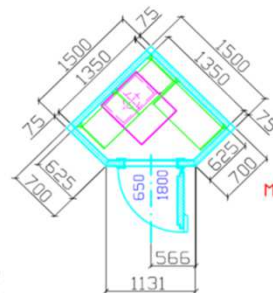

Price list - **MINI-R** (corner) Coldrooms

MINI-R 55

MINI-R 70

MINI-R 80

ŘEZ MINI-R (P)

ŘEZ MINI-R (N)

SKUTEČNÁ MIN. VÝŠKA JE ZÁVISLÁ NA TYPU CHL. JEDNOTKY

MODEL	SIDE [mm]	EXTERNAL DIM. l x w x h [mm]	BASIC BOX PRICE	Cooling Unit PRICE		PRICE SHELVES***
				A *	C **	
MINI-R (P) Chillers						
MINI-R 55PA (B)	550	1500x1500x2150	1 924,82 €	1 612,97 €	1 323,79 €	461,81 €
MINI-R 70PA (B)	700	1500x1500x2150	2 025,86 €	1 612,97 €	1 323,79 €	461,81 €
MINI-R 80PA (B)	800	1750x1750x2150	2 133,25 €	1 612,97 €	1 323,79 €	461,81 €
MINI-R (N) Freezers						
MINI-R 55NA (B)	550	1500x1500x2150	2 070,01 €	2 107,00 €	1 774,46 €	461,81 €
MINI-R 70NA (B)	700	1500x1500x2150	2 170,64 €	2 107,00 €	1 774,46 €	461,81 €
MINI-R 80NA (B)	800	1750x1750x2150	2 278,44 €	2 107,00 €	1 774,46 €	461,81 €

* Cooling unit **A** - Ceiling Block Zanotti model range SB

** Cooling unit **C** - Split with the evaporator under ceiling. The condensing unit can be placed up to 15m from the evaporator.

(Copper pipes price is always calculated on the real base). The condensing unit without the casing and bracket, ambient temperature min. 0°C.

*** Stainless steel shelving system, along the rear wall, full shelves, 4 floors. Different configuration upon request.

Basic configuration:

Insulated box, hinged doors 650/1800mm (w/h), insulated floor covered by plywood with plastic surface, (N) is incl. the pressure valve.