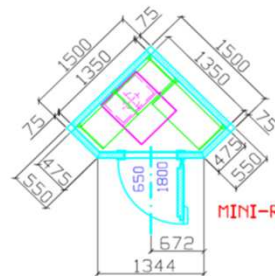

Price list - **MINI-R** (corner) Coldrooms

MINI-R 55

MINI-R 70

MINI-R 80

ŘEZ MINI-R (P)

ŘEZ MINI-R (N)

SKUTEČNÁ MIN. VÝŠKA JE ZÁVISLÁ NA TYPU CHL. JEDNOTKY

MODEL	SIDE [mm]	EXTERNAL DIM. l x w x h [mm]	BASIC BOX PRICE	Cooling Unit PRICE		PRICE SHELVES***
				A *	C **	
MINI-R (P) Chillers						
MINI-R 55PA (B)	550	1500x1500x2150	1 924,82 €	1 612,97 €	1 323,79 €	461,81 €
MINI-R 70PA (B)	700	1500x1500x2150	2 025,86 €	1 612,97 €	1 323,79 €	461,81 €
MINI-R 80PA (B)	800	1750x1750x2150	2 133,25 €	1 612,97 €	1 323,79 €	461,81 €
MINI-R (N) Freezers						
MINI-R 55NA (B)	550	1500x1500x2150	2 070,01 €	2 107,00 €	1 774,46 €	461,81 €
MINI-R 70NA (B)	700	1500x1500x2150	2 170,64 €	2 107,00 €	1 774,46 €	461,81 €
MINI-R 80NA (B)	800	1750x1750x2150	2 278,44 €	2 107,00 €	1 774,46 €	461,81 €

* Cooling unit **A** - Ceiling Block Zanotti model range SB

** Cooling unit **C** - Split with the evaporator under ceiling. The condensing unit can be placed up to 15m from the evaporator.

(Copper pipes price is always calculated on the real base). The condensing unit without the casing and bracket, ambient temperature min. 0°C.

*** Stainless steel shelving system, along the rear wall, full shelves, 4 floors. Different configuration upon request.

Basic configuration:

Insulated box, hinged doors 650/1800mm (w/h), insulated floor covered by plywood with plastic surface, (N) is incl. the pressure valve.