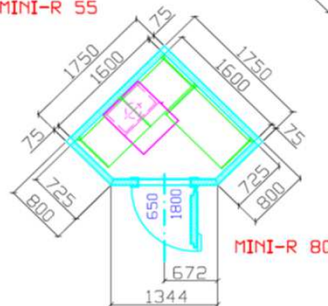

Price list - **MINI-R** (corner) Coldrooms

MINI-R 55

MINI-R 70

MINI-R 80

ŘEZ MINI-R (P)

ŘEZ MINI-R (N)

SKUTEČNÁ MIN. VÝŠKA JE ZÁVISLÁ NA TYPU CHL. JEDNOTKY

MODEL	SIDE [mm]	EXTERNAL DIM. l x w x h [mm]	BASIC BOX PRICE	Cooling Unit PRICE		PRICE SHELVES***
				A *	C **	
MINI-R (P) Chillers						
MINI-R 55PA (B)	550	1500x1500x2150	1 924,82 €	1 612,97 €	1 323,79 €	461,81 €
MINI-R 70PA (B)	700	1500x1500x2150	2 025,86 €	1 612,97 €	1 323,79 €	461,81 €
MINI-R 80PA (B)	800	1750x1750x2150	2 133,25 €	1 612,97 €	1 323,79 €	461,81 €
MINI-R (N) Freezers						
MINI-R 55NA (B)	550	1500x1500x2150	2 070,01 €	2 107,00 €	1 774,46 €	461,81 €
MINI-R 70NA (B)	700	1500x1500x2150	2 170,64 €	2 107,00 €	1 774,46 €	461,81 €
MINI-R 80NA (B)	800	1750x1750x2150	2 278,44 €	2 107,00 €	1 774,46 €	461,81 €

* Cooling unit **A** - Ceiling Block Zanotti model range SB

** Cooling unit **C** - Split with the evaporator under ceiling. The condensing unit can be placed up to 15m from the evaporator.

(Copper pipes price is always calculated on the real base). The condensing unit without the casing and bracket, ambient temperature min. 0°C.

*** Stainless steel shelving system, along the rear wall, full shelves, 4 floors. Different configuration upon request.

Basic configuration:

Insulated box, hinged doors 650/1800mm (w/h), insulated floor covered by plywood with plastic surface, (N) is incl. the pressure valve.