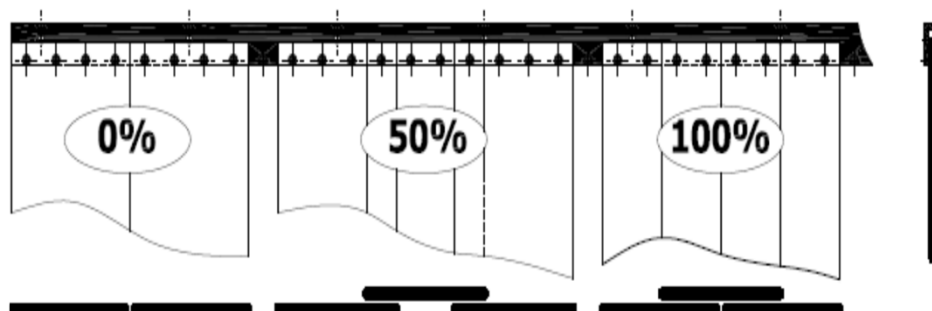

**Price list - CURTAIN**

Type	CHB (0% overlap)	CHB (50% overlap)	MB (100% overlap)
LC 650 x 2000	77,17 €	81,15 €	115,35 €
LC 800 x 2000	81,15 €	88,70 €	127,29 €
LC 1000 x 2000	96,26 €	115,35 €	157,92 €
LC 1200 x 2000	107,80 €	123,31 €	177,01 €
LC 1400 x 2000	123,31 €	150,36 €	207,64 €
LC 1400 x 2500	138,42 €	169,05 €	242,24 €
LC 1700 x 2500	165,47 €	196,50 €	288,39 €
LC 2000 x 2500	184,57 €	227,13 €	338,50 €

Dimension quoted are standard. The individual quotation will be done for the different dimensions.

CHB for chillers.

MB for freezers.

**Basic configuration:**

Transparent strips consisting of softened PVC, width 205mm, thickness 2mm, "stabbing" plastic batten.